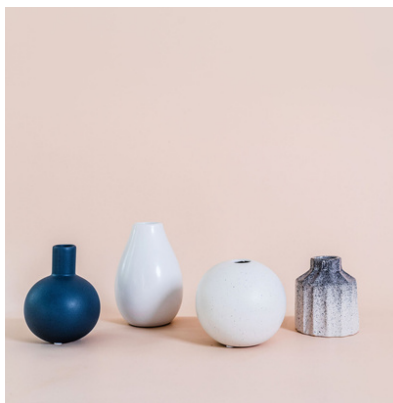

62. BLUE + WHITE CERAMICS

Mixed sizes, shapes and finishes in tones of blue, navy and white.

Various Heights | Navy, White, Speckled White/Navy