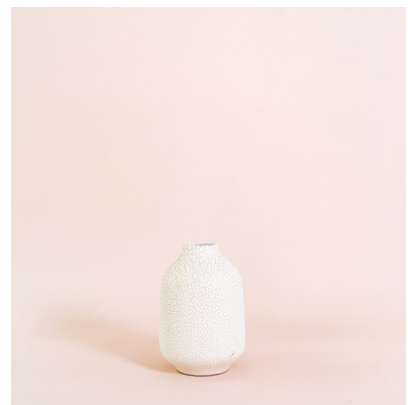

9. IVORY EGGSHELL VASE

Crackle finish, ivory bud vase.

16 x 10 cm | Ivory