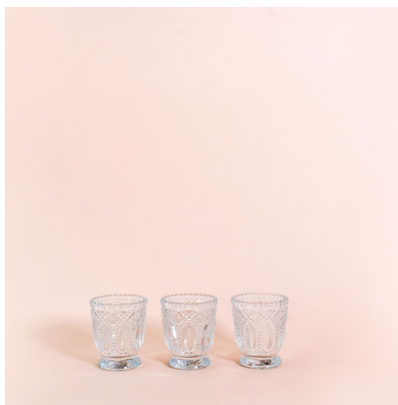

Ribbed/fluted footed clear glass votive.

**\$3.00 each**

**106. DIMPLED VOTIVE**

Straight sided cushion textured and dimpled votive.

**\$3.00 each**

**107. CHALICE VOTIVE**

Footed, textured chalice style clear glass votive.