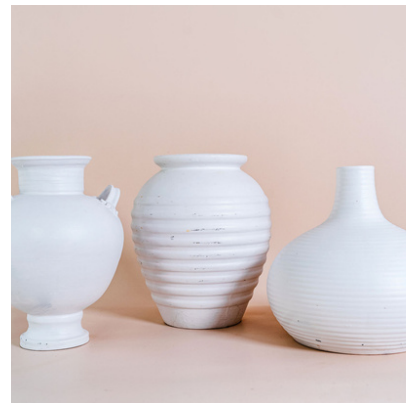

27. VINTAGE POTS/URNS

Various sizes, shapes and textures. This collection has been painted matte white to be cohesive when used together for a boho look. Suited to massed designs or bar features.

Various Heights - max 27 cm | White