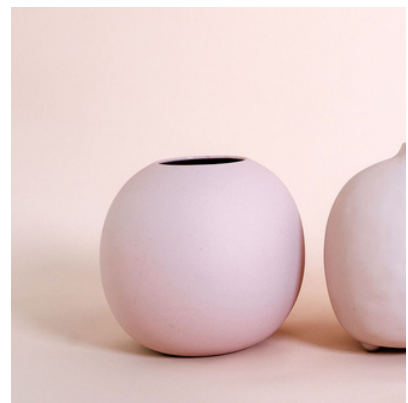

45. BLUSH FISHBOWL

Ceramic, matte blush fishbowl vase, matches blush bud vase.

14 x 15 cm | Blush